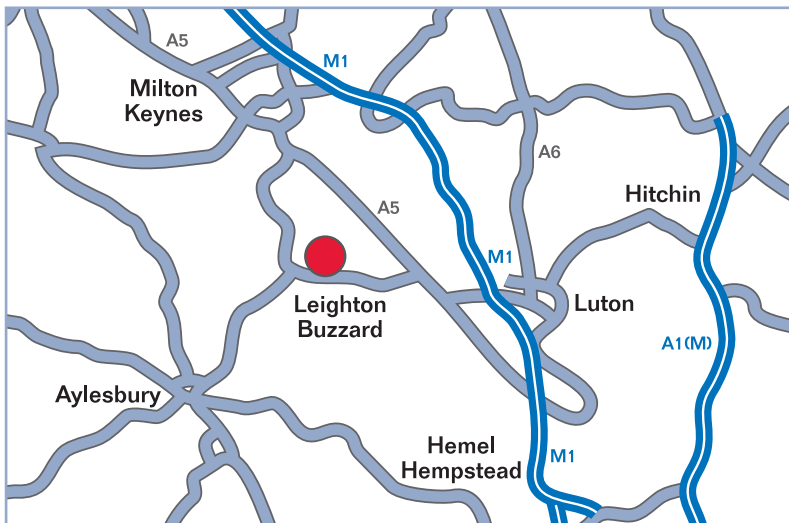

Location Map & Directions

Leighton - Linslade is 9 miles from Milton Keynes, 12 miles from Luton and only 11 miles north east of Aylesbury.

Rail Links

Leighton Buzzard Station is on the main London Euston to Birmingham line, with nearby stations at Milton Keynes, Bletchley, Hemel Hempstead, Berkhamstead and Watford. Tickets and timetables are available from the station, online, or from machines at the stations.

Bus Links

Buses run regularly to and from Leighton Buzzard to most local towns, including Milton Keynes, Aylesbury, Dunstable and Luton. These can be caught from the high street, just a few yards from our office.

Parking

West Street Multi-Storey

The multi-storey car park is open from 7.00 am to 7.00 pm Monday to Saturday, the car park is about 200 yards from the office, so easy to use. There is also parking at Duncombe Drive, just a short walk via the park to our front door.